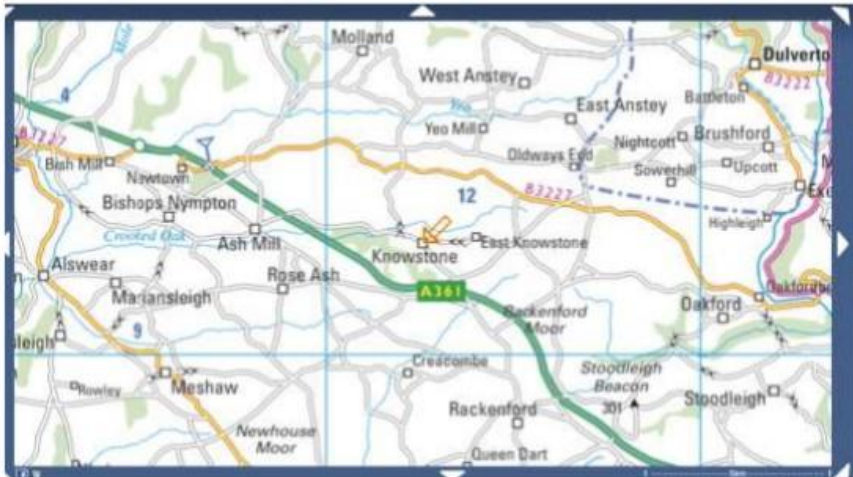

Knowstone Parish Hall

How To Find Us

Address Information

Knowstone Parish Hall, Knowstone, South Molton EX36 4RY

Directions for finding the Hall:

Leaving the A361 at Moortown Cross follow sign for Knowstone. Take the first turning left for Knowstone and follow that road into the village until it ends at a 'T' junction. Turn right and after approx 100 metres (after the phone box) turn into the driveway on the right into the car park of the village hall. If you reach the 'Masons Arms' Inn you have gone too far!

Between April and October cattle may be grazing on the moor between the cattle grids on the way to Knowstone from the A361 Moortown Cross junction. Please be aware that they can also wander along the road to nibble the grass verges.