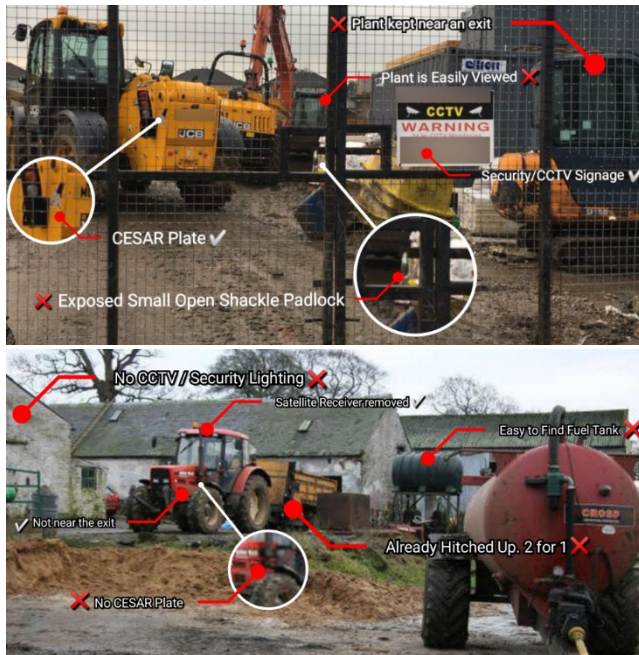

What is Happening:

North and West Devon have seen an increase in Rural Acquisitive Crime this month. Particularly in and around Holsworthy and South Molton.

What Does it say to Thieves?

What is being Targeted:

Police have received reports of thefts where plant machinery, farm vehicles, ATV / quad bikes, generators, construction equipment, agricultural guidance systems & tools have been stolen

Crime Prevention:

- If you aren't using your tractor for precision field work for a while, remove the satellite receiver
- Removed keys from plant machinery/farm vehicles
- Mark and register equipment, tools, and machinery
- Secure your gates and access points
- Where possible lock equipment away when not in use

What to Look Out For:

Contact Police with information if:

- Vehicles are seen acting suspiciously in gateways, farms, industrial/construction sites
- Suspicious/dumped plant machinery, quad bikes, farm vehicles